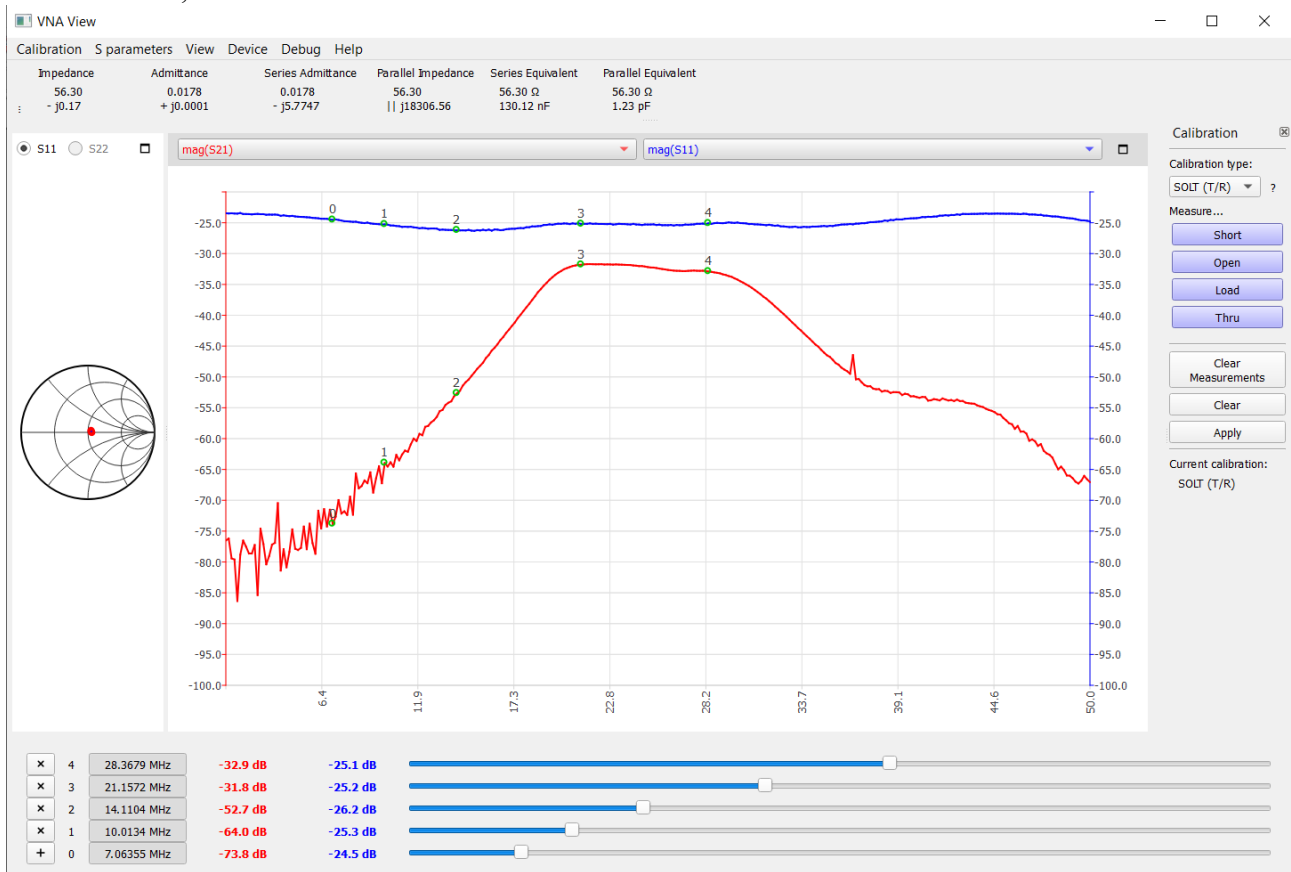

Wolf2, HF RX BPF Measurements

13.10.2024, S53DZ

RX BPF 40m

RX BPF 30m

RX BPF 20m

RX BPF 17m, 15m

RX BPF 12m, 10m

RX 6m