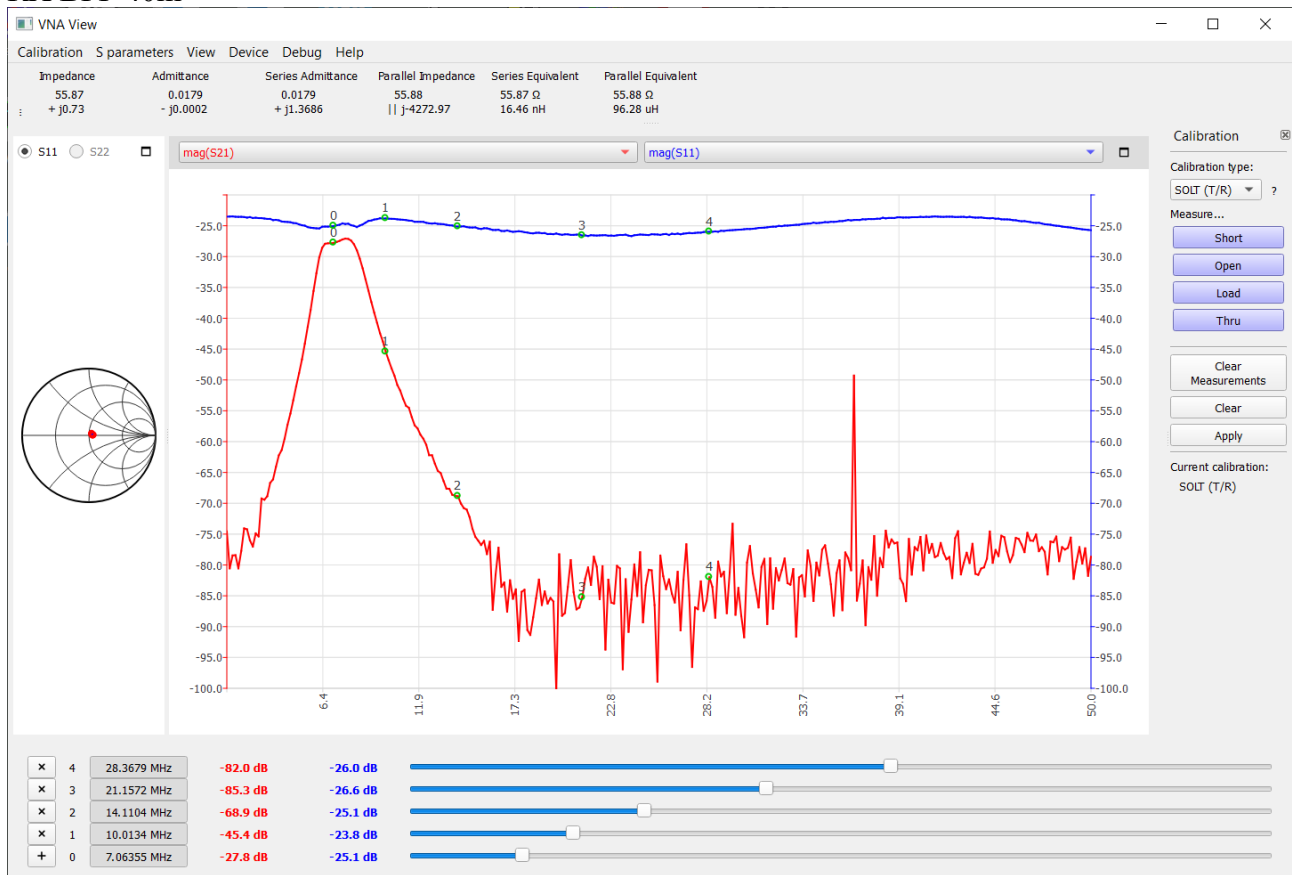

Wolf2, HF RX BPF Measurements

13.10.2024, S53DZ

RX BPF 40m

RX BPF 30m

RX BPF 20m

RX BPF 17m, 15m

RX BPF 12m, 10m

RX 6m