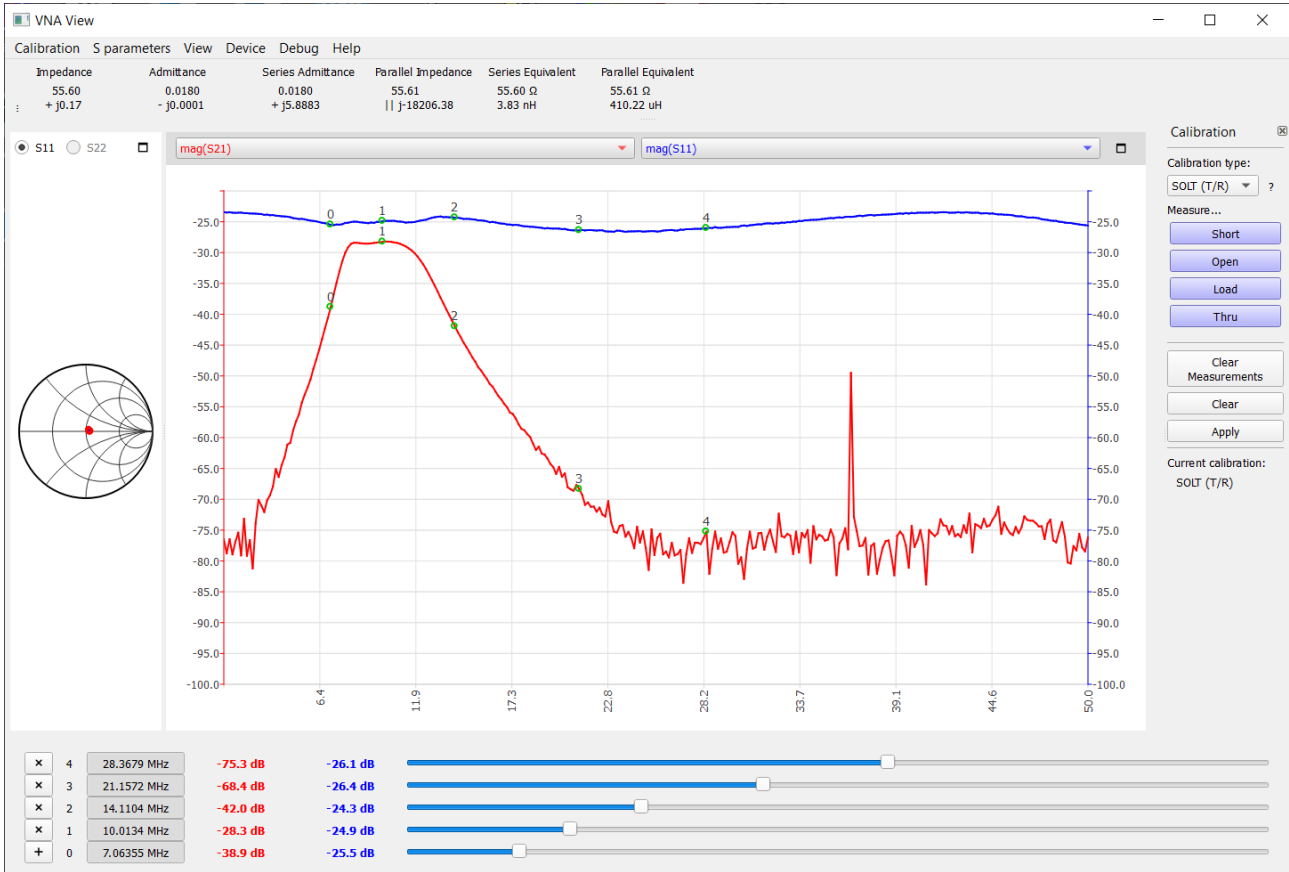

Wolf2, HF RX BPF Measurements

13.10.2024, S53DZ

RX BPF 40m

RX BPF 30m

RX BPF 20m

RX BPF 17m, 15m

RX BPF 12m, 10m

RX 6m