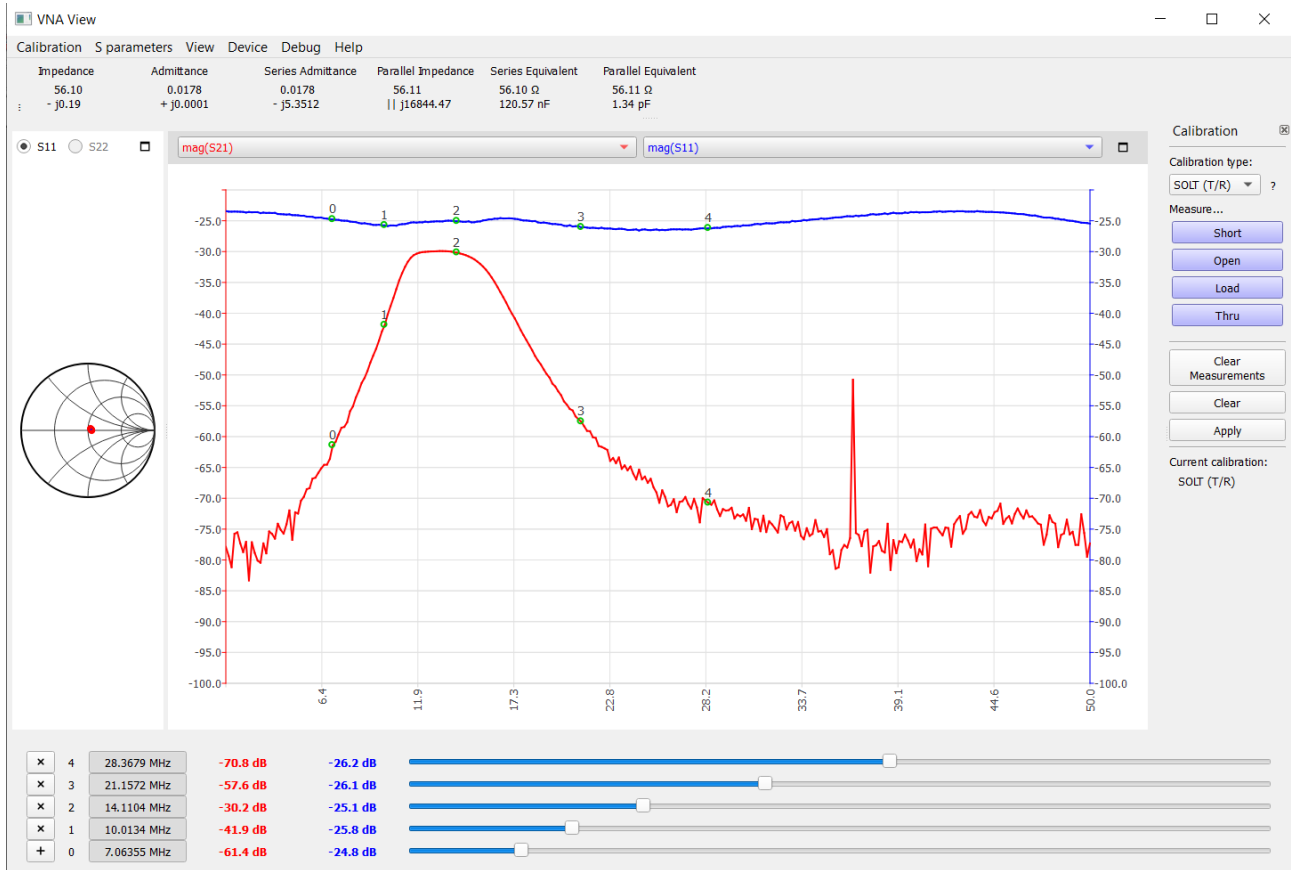

Wolf2, HF RX BPF Measurements

13.10.2024, S53DZ

RX BPF 40m

RX BPF 30m

RX BPF 20m

RX BPF 17m, 15m

RX BPF 12m, 10m

RX 6m