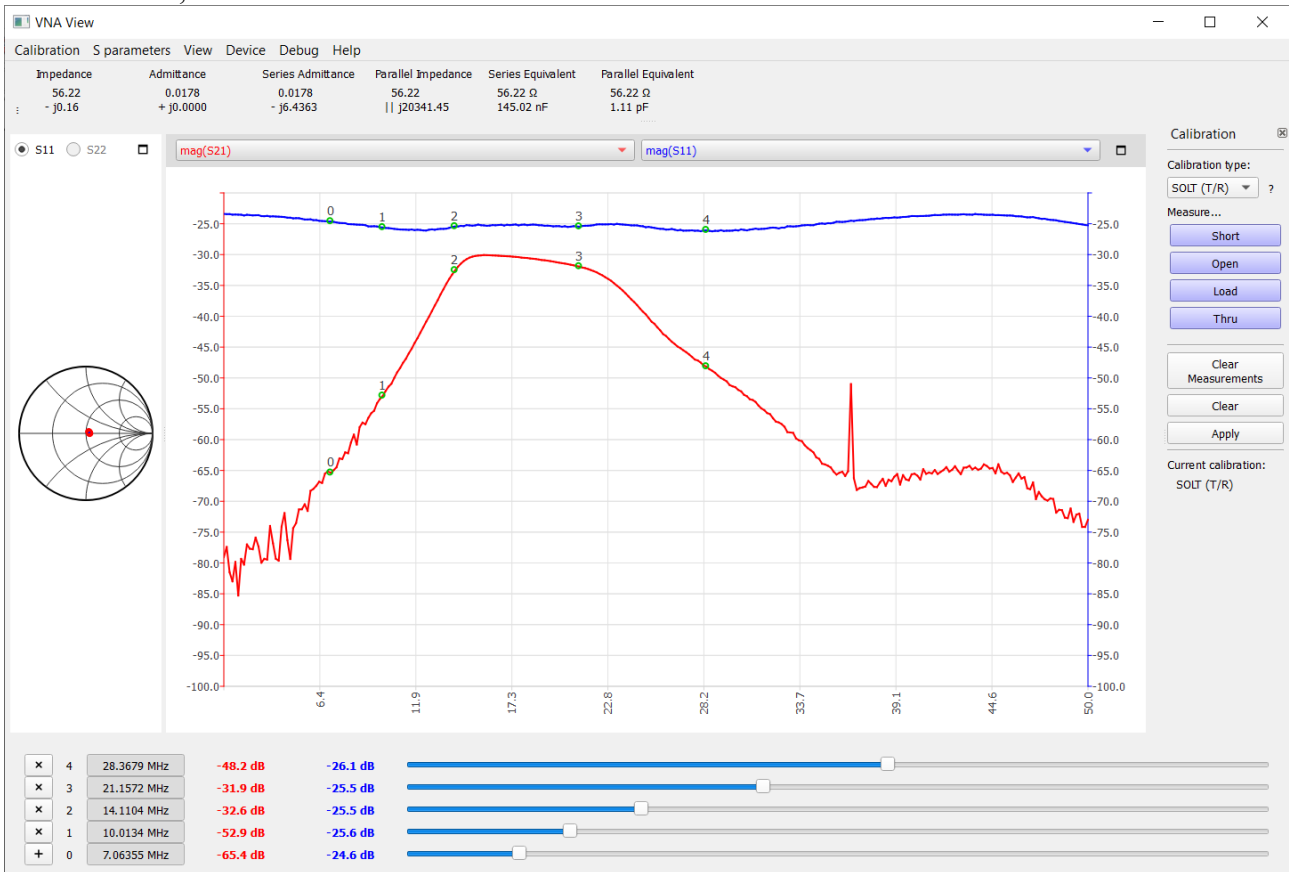

Wolf2, HF RX BPF Measurements

13.10.2024, S53DZ

RX BPF 40m

RX BPF 30m

RX BPF 20m

RX BPF 17m, 15m

RX BPF 12m, 10m

RX 6m