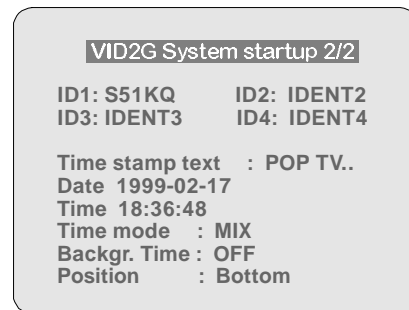

#11: System data 2/2
Default mode: NORMAL

VID2G v1.00 - Predefined video pictures available in NORMAL, MIX or FULL mode