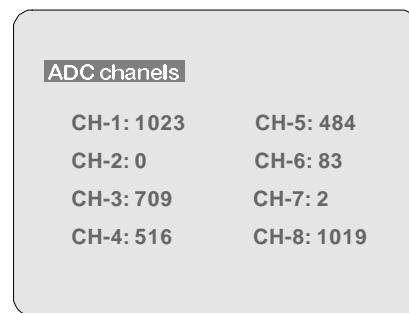

#1: IDENT fixed ID1, dynamic ID1..ID4
Default mode: MIX (50%)

#2: Title (1 or 2 lines)
Default mode: NORMAL

#3: ADC chanel (one time or Scan)
Default mode: NORMAL

#4: Test-1
Default mode: FULL - video gen.

#5: Contest page
Default mode: NORMAL

#6: Time page, normal or mix mode
Default mode: NORMAL

#7: Test-2
Default mode: FULL - video gen.

#8: Test-3
Default mode: FULL - video gen.

#9: Test-4
Default mode: FULL - video gen.