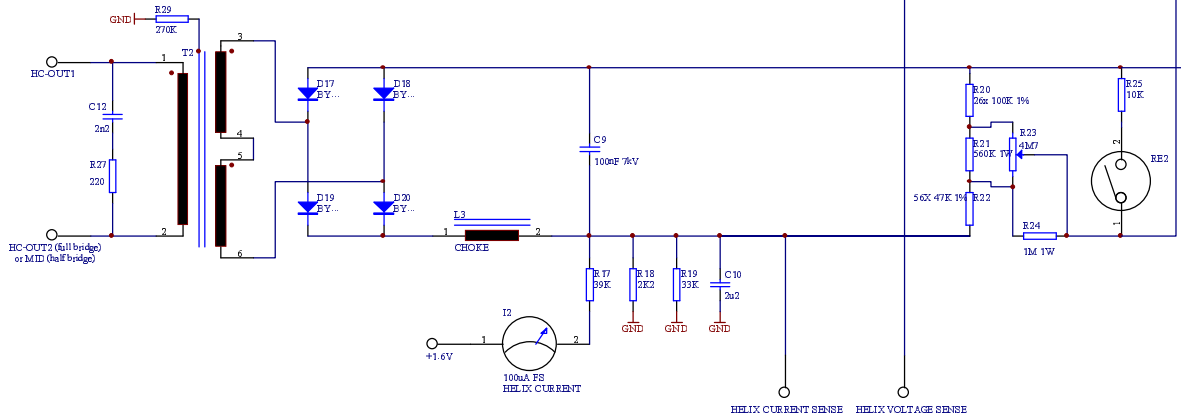

S56UUU TWT POWER SUPPLY HIGH VOLTAGE

HELIX CURRENT SENSE   HELIX VOLTAGE SENSE