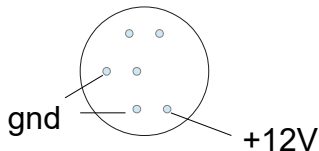

Raymarine CP100 connectors

Transducer port pinout

Male front view

Violet (sonar+)

Brown (DW+)

Yellow (DW-)
Orange (sonar -)

DC Power Male front view

Cable wires