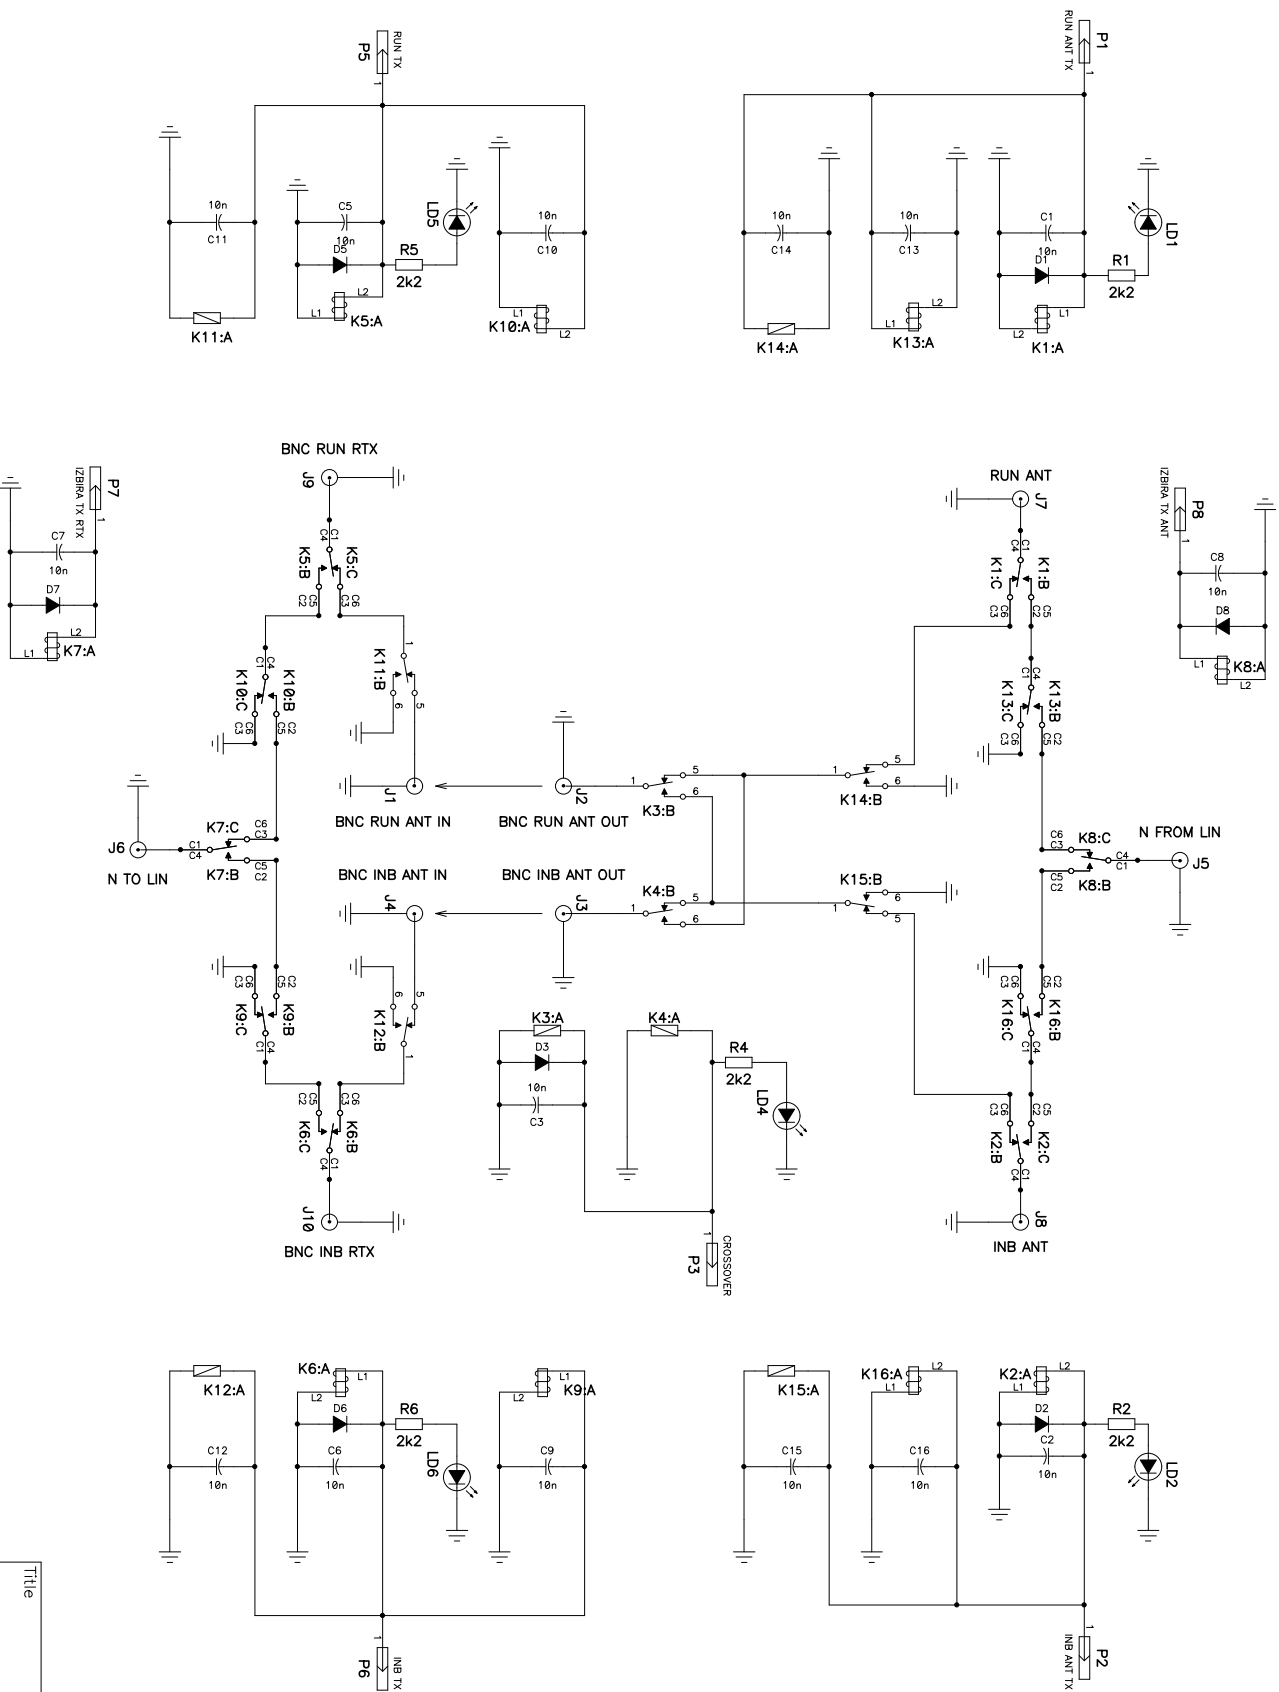

Title		2na1-v2 - komande	
Size	Number	Rev	
A3	S53MW / S51RM / S53RM		
Date	Drawn by		S5#RM
10.03.2017	Sheet 1		of 4
Filename			

Title		2na1-v2	
Size	Number	Rev	
A2			
Date	23.9.2016		Drawn by S53RM
Filename	Sheet		of