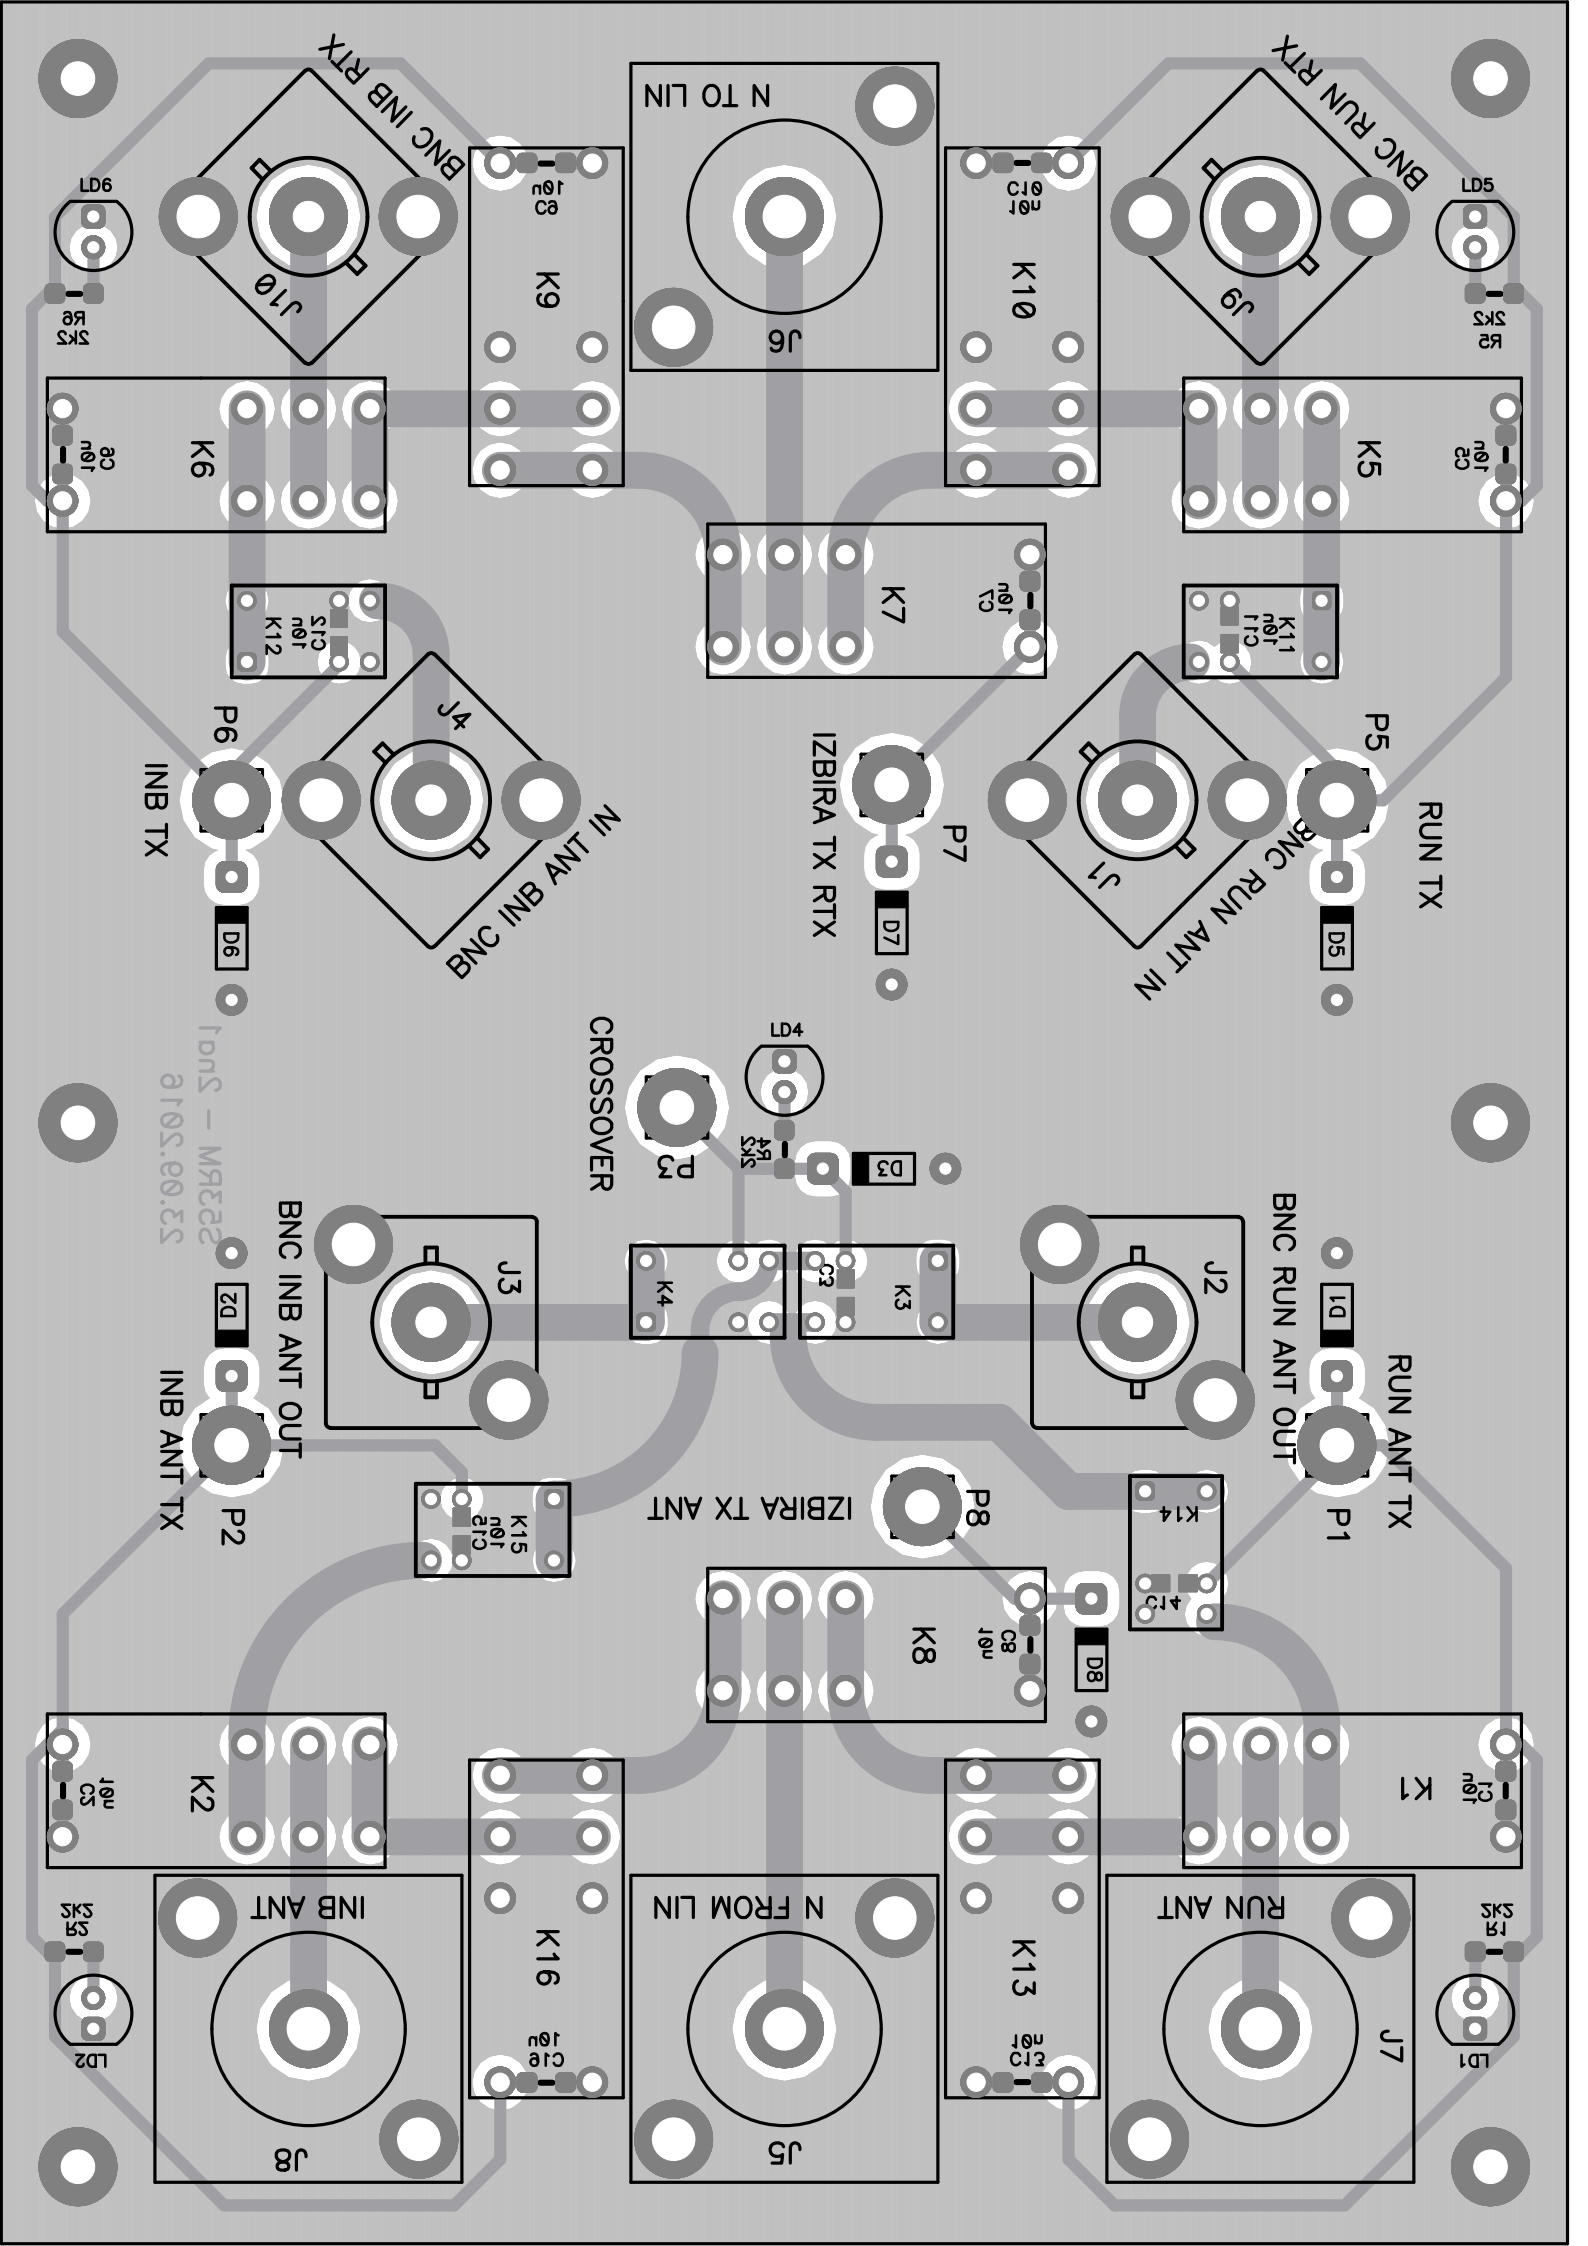

Title		2na1-v2 - komande	
Size	Number	Rev	
A3	S53MW / S51RM / S53RM		
Date	Drawn by		S5#RM
10.03.2017	Sheet 1		of 4
Filename			

Title		2na1-v2	
Size	Number	Rev	
A2			
Date	23.9.2016		Drawn by S53RM
Filename	Sheet		of